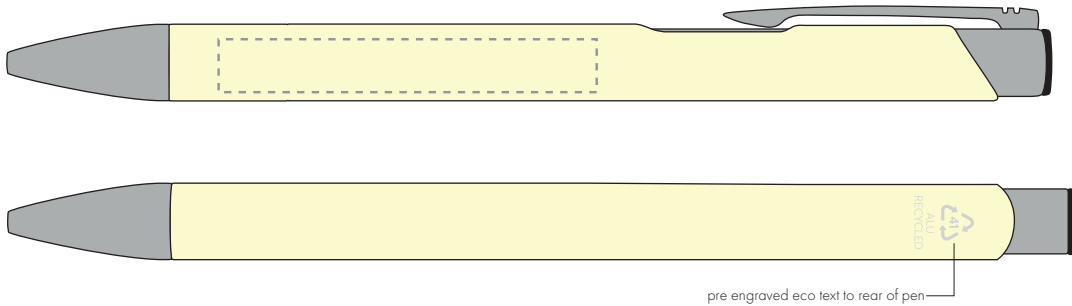

Your Ref:
Our Ref:

Quantity:
Version: 1

Product Code: TPC982001
Product Colour: PASTEL YELLOW

PRINTING CONCERNS:

We stock this item in the following colours

PANTONE REFERENCE(S)

- Colour 1
- Colour 2
- Colour 3
- Colour 4

ARTWORK SCALE 100%

ARTWORK SCALE 100%
Side Print Area:
50mm x 7mm

Product Image for visualisation
- colours may vary

The dashed line is to demonstrate print area and will not appear on your printed item

PLEASE NOTE: